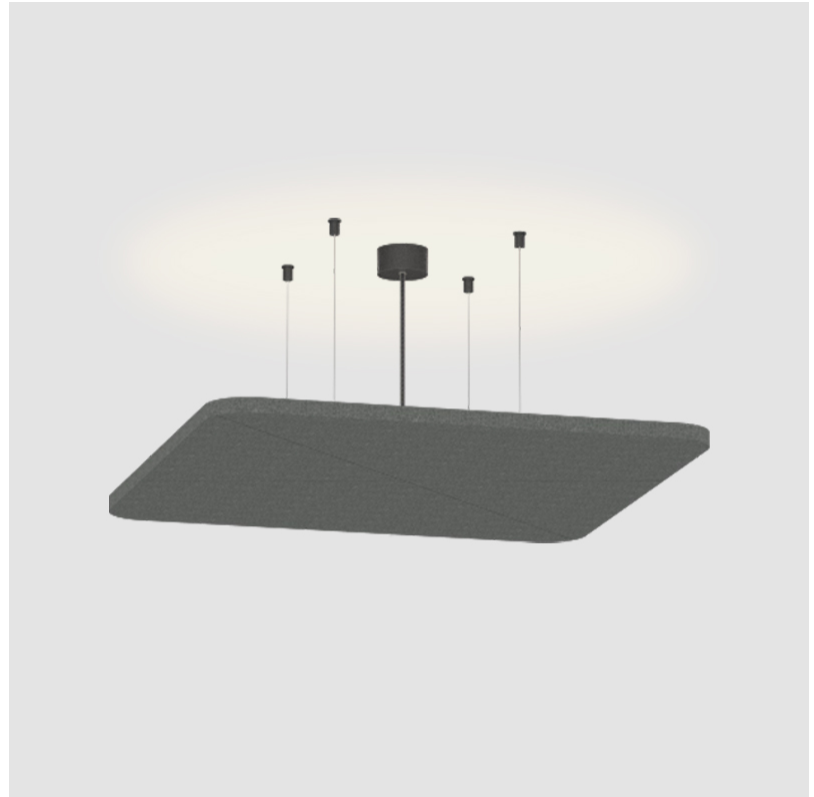

GENERAL

Series: Quantum Acoustic Light Panel

Brand: Prolicht

Division: Architectural

Mounting Type: Suspension

Mounting Location: Ceiling

Subcategory: Acoustic

PHYSICAL

Shape: Round

Length (mm): 796

Length (in): 31 ⁵/₁₆

Width (mm): 796

Width (in): 31 ⁵/₁₆

Height (mm): 54

Height (in): 2 ¹/₈

Light Distribution: Indirect

Fixture Finish: SSR / BKV / CWI / CRY / HAB / UFT / ITA / RUA / FTG / MYG / LOD / PUS / FRO / FUP / KIA / POP / BLS / SPG / MEY / GOH / GUM / CHC / COM / ABZ / JAG / OBR / MOS / ROR

Accent Finish: ANC / ASH / BNA / BTC / BZE / CEL / EGG / EVG / FOG / FOS / FST / FUA / IRI / IRO / KHA / LIC / LIM / MER / MSN / MUS / ONX / PEA / PLU / POL / PPY / RAY / ROY / RST / STE / SWD / TAN / TAU

Fixture Material: Aluminum

Cable Details: 2 000mm / 78 3/4" or 6 000mm / 236 1/4" Transparent Cable

ELECTRICAL

Lamp Type: LED (Zhaga Standard)

Input Wattage (W): 12.7

Total Output Wattage (W): 11.8

Dimming: Non-Dimmable

Driver Included: Yes

Driver Location: Integrated

Driver Type: Constant Current - Universal

Driver Class: Class 2

Input Voltage (V): 120 - 277

LED

Color Temperature (°K): 2700 / 3000 / 3500 / 4000

Max. Delivered Lumen (lm): 935 / 945 / 973 / 1001

Nominal Lumen (lm): 1140 / 1152 / 1187 / 1221

CRI: >90 CRI

Lamp Life (hrs): 50000

OPTICAL

RATINGS AND CERTIFICATIONS

Certified By: CSA Certified to UL and CSA Standards

IP rating: IP20