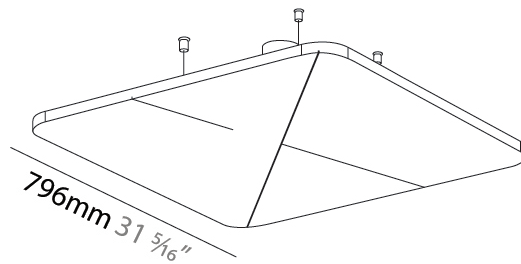

GENERAL

Series: Quantum Acoustic Light Panel

Brand: Prolicht

Division: Architectural

Mounting Type: Suspension

Mounting Location: Ceiling

Subcategory: Acoustic

PHYSICAL

Shape: Round

Length (mm): 796

Length (in): 31 ⁵/₁₆

Width (mm): 796

Width (in): 31 ⁵/₁₆

Height (mm): 54

Height (in): 2 ¹/₈

Light Distribution: Indirect

Fixture Finish: SSR / BKV / CWI / CRY / HAB / UFT / ITA / RUA / FTG / MYG / LOD / PUS / FRO / FUP / KIA / POP / BLS / SPG / MEY / GOH / GUM / CHC / COM / ABZ / JAG / OBR / MOS / ROR

Accent Finish: ANC / ASH / BNA / BTC / BZE / CEL / EGG / EVG / FOG / FOS / FST / FUA / IRI / IRO / KHA / LIC / LIM / MER / MSN / MUS / ONX / PEA / PLU / POL / PPY / RAY / ROY / RST / STE / SWD / TAN / TAU

Fixture Material: Aluminum

Cable Details: 2 000mm / 78 3/4" or 6 000mm / 236 1/4" Transparent Cable

ELECTRICAL

Lamp Type: LED (Zhaga Standard)

Input Wattage (W): 12.7

Total Output Wattage (W): 11.8

Dimming: Non-Dimmable

Driver Included: Yes

Driver Location: Integrated

Driver Type: Constant Current - Universal

Driver Class: Class 2

Input Voltage (V): 120 - 277

LED

Color Temperature (°K): 2700 / 3000 / 3500 / 4000

Max. Delivered Lumen (lm): 935 / 945 / 973 / 1001

Nominal Lumen (lm): 1140 / 1152 / 1187 / 1221

CRI: >90 CRI

Lamp Life (hrs): 50000

OPTICAL

RATINGS AND CERTIFICATIONS

Certified By: CSA Certified to UL and CSA Standards

IP rating: IP20